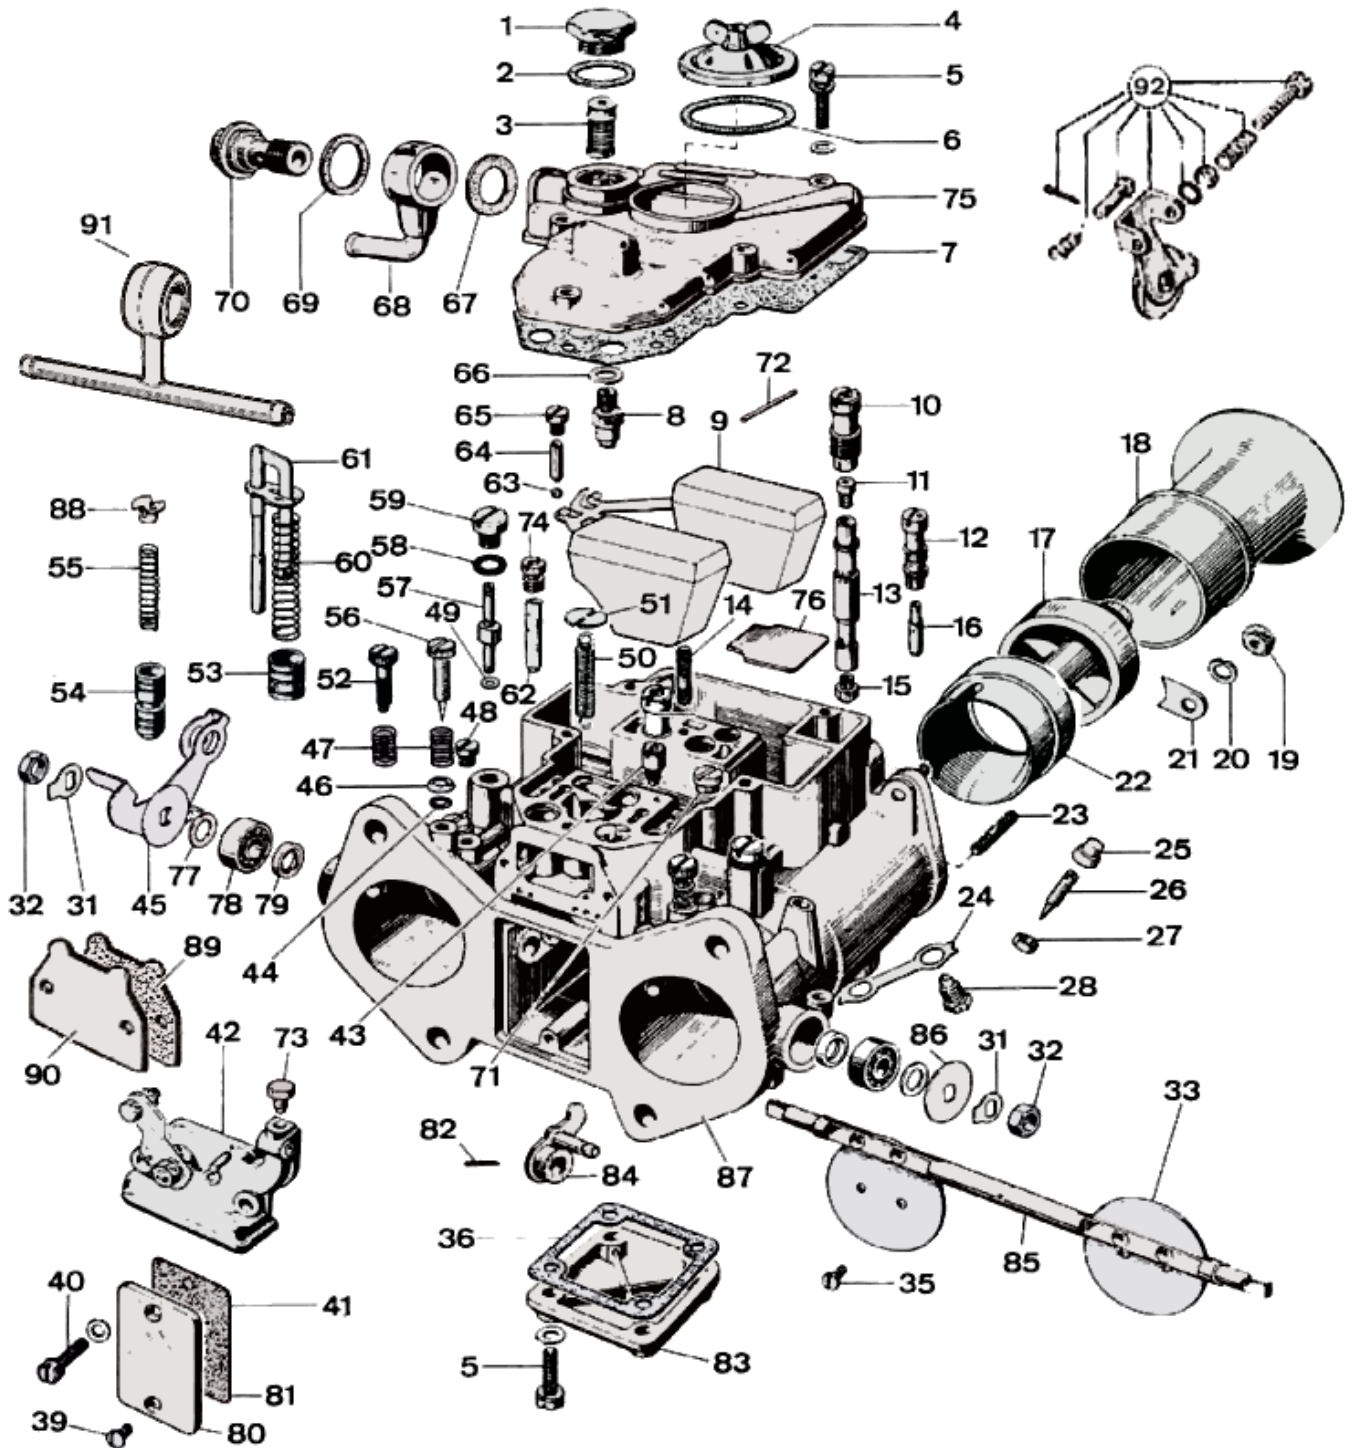

WEBER 45 DCOE 152 - exploded view

<https://www.carbparts.eu>

Prices and product availability are subject to change

CarbDeal

Selling carburetor parts since 2005

WEBER 45 DCOE 152 - Parts list

No	Part No	Price	Pcs	Description	No	Part No	Price	Pcs	Description
	92.0362.05	\$ 0	1	Gasket kit	49	41535.021	\$ 1.3	2	Pump Jet Gasket
	92.1514.05	\$ 0	1	Repair kit	50	47605.012	\$ 1.9	1	Spring
1	61002.010	\$ 7.1	1	Filter cover	51	52210.006	\$ 1.7	1	Spring Anchor Plate
2	41530.024	\$ 0.3	1	Filter cover gasket	52	64625.012	\$ 6.5	1	Throttle Stop Screw
3	37022.002	\$ 5.8	1	Filter element	53	58602.003	\$ 8.5	1	Pump plunger
4	32376.003	\$ 9.5	1	Jet inspection cover	54	64330.003	\$ 7	2	Starter valve
5	64700.001	\$ 5	9	Screw	55	47600.105	\$ 3.5	2	Starter valve spring
6	41550.002	\$ 3	1	Jet inspection cover gasket	56	64750.003	\$ 3	2	Idle mixture screw
7	41715.011	\$ 2	1	Top cover gasket	57	76801.045	\$ 5.6	2	Pump jet
8	79503.200	\$ 8.3	1	Needle valve	58	41565.009	\$ 0.7	2	Pump jet o ring
9	41030.034	\$ 11.5	1	Float	59	61015.008	\$ 9	2	Pump jet cover
10	52580.001	\$ 5.5	2	Emulsion tube holder	60	47600.064	\$ 5.5	1	Pump rod spring
11	77401.155	\$ 2.6	2	Air corrector jet	61	10410.015	\$ 9	1	Pump Rod
12	52585.006	\$ 6.5	2	Idle jet holder	62	75507.085	\$ 12	2	Starter jet
13	61450.181	\$ 8	2	Emulsion tube	63	58300.003	\$ 1.4	2	Pump Demand Valve Ball
14	64955.007	\$ 7.9	1	Stud	64	52730.001	\$ 3.9	2	Pump Valve Weight
15	73401.145	\$ 2.6	2	Main jet	65	58070.008	\$ 0	2	Pump Demand Valve Cover
16	74821.055	\$ 3.3	2	Idle jet	66	83102.120	\$ 0.3	1	Needle valve gasket
17	69602.450	\$ 27	2	Auxillary venturi	67	41530.031	\$ 0.3	1	Fuel union gasket
18	52840.001	\$ 19.7	2	Air horn	68	10536.035	\$ 8	1	Fuel union
19	34705.004	\$ 0.7	4	Air horn fixing nut	69	41530.024	\$ 0.3	1	Fuel union gasket
20	55525.010	\$ 0.4	4	Spring nut	70	12715.008	\$ 9	1	Fuel union bolt
21	52150.012	\$ 12	4	Air horn tab	71	61015.009	\$ 6	2	Progression Hole Inspection Cvr
22	72116.360	\$ 17.4	2	Venturi (choke tube)	72	52000.001	\$ 1.9	1	Float pin
23	64955.110	\$ 15	4	Stud	73	64605.017	\$ 2.7	1	Choke Cable Clamp
24	52155.003	\$ 1.9	2	Lock Tab	74	77505.150	\$ 7	2	Starter air jet
25	14945.003	\$ 1.9	2	Air by-pass screw cap	75	31734.197	\$ 69	1	Carburetor top cover
26	64750.002	\$ 7.5	2	Air by-pass screw	76	52130.003	\$ 2	1	Plate
27	34705.001	\$ 0.8	2	By-pass screw lock nut	77	55510.128	\$ 1.9	2	Washer
28	64840.003	\$ 3	4	Locking screw	78	32650.001	\$ 3.9	2	Bearing
31	55520.004	\$ 1.1	2	Lock washer	79	41575.019	\$ 3.6	2	O ring
32	34710.003	\$ 1.1	2	Throttle nut	80	52135.024	\$ 5	1	Inspection cover
33	64005.044	\$ 12.4	2	Throttle plate	81	41640.021	\$ 1	1	Inspection cover gasket
35	64520.027	\$ 0.7	4	Throttle plate screw	82	58445.001	\$ 0.4	1	Pin
36	41640.001	\$ 3	1	Bottom cover gasket	83	32374.008	\$ 14	1	Cover
39	64750.009	\$ 3	2	Inspection cover fixing screw	84	45082.005	\$ 10	1	Pump Cam
40	64700.004	\$ 2.4	2	Choke cover fixing screw	85	10005.438	\$ 53	1	Throttle spindle
41	41640.021	\$ 1	1	Pump cover gasket	86	55555.010	\$ 2	1	Washer
42	32556.018	\$ 39	1	Choke cover	87		\$ 0	1	Carburetor body
43	79701.040	\$ 10	1	Pump Exhaust Valve	88	52030.003	\$ 3.5	2	Spring retainer
44	41565.002	\$ 0.4	2	Idle Mixture Screw 'O' Ring	89		\$ 0	1	Blanking plate gasket
45	45048.007	\$ 17	1	Throttle Lever	90	52135.008	\$ 6	1	Blanking plate
46	58000.006	\$ 2.1	2	Idle Mixture Screw Cup Washer	91	10536.034	\$ 13.8	1	Fuel inlet T pipe
47	47600.007	\$ 2.5	3	Spring	92	45048.149	\$ 18	1	Balance lever
48	64590.008	\$ 7	2	Vacuum Take-Off Cover					