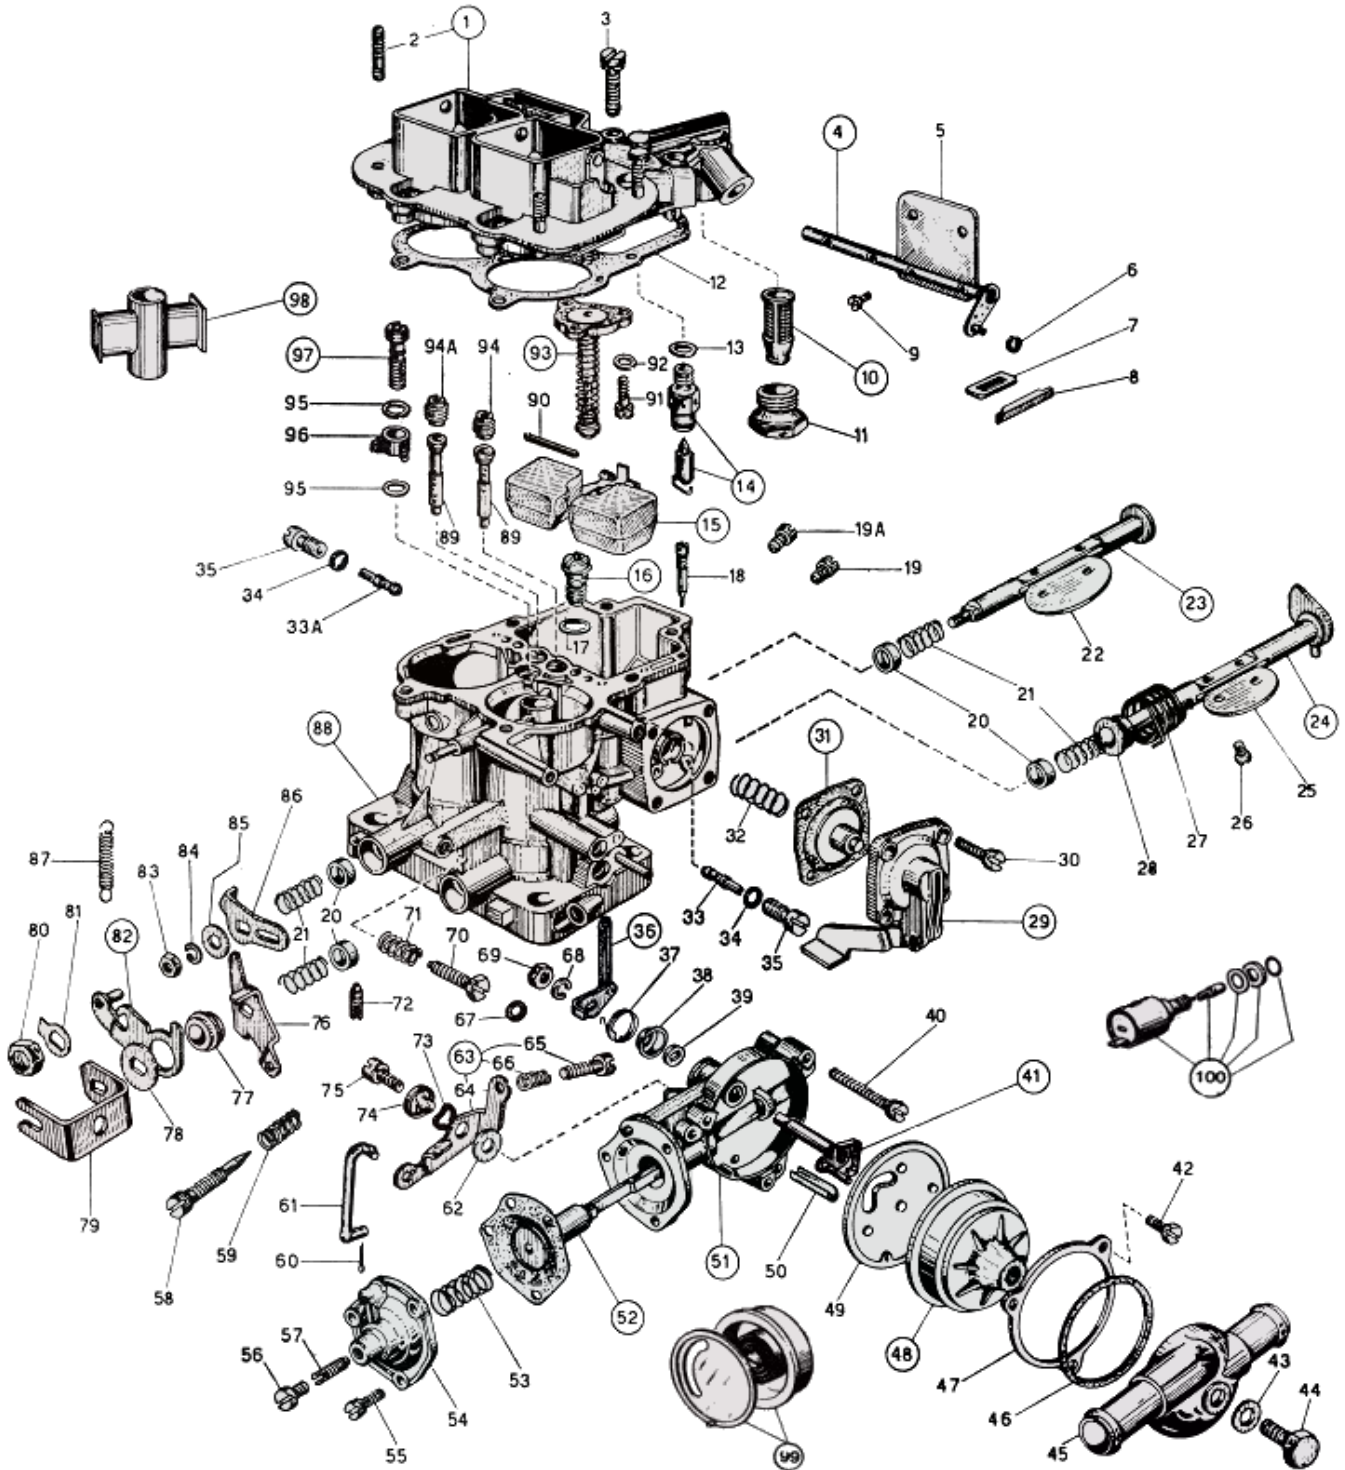

WEBER 32/36 DGAV/DGEV - exploded view

<https://www.carbparts.eu>

Prices and product availability are subject to change

CarbDeal

Selling carburetor parts since 2005

WEBER 32/36 DGAV/DGEV - Parts list

No	Part No	Price	Pcs	Description	No	Part No	Price	Pcs	Description
1	31716.166	\$ 0	1	Carburetor Cover Assy.	50	52130.012	\$ 8.5	1	
2	64955.002	\$ 5.1	4	Stud Bolt	51	57804.074	\$ 24.5	1	Auto Choke Body Assy.
3	64700.001	\$ 5	6	Carb Cover Fixing Screw	52	47407.056	\$ 33.6	1	Choke Diaphragm Assy.
4	10020.221	\$ 23	1	Choke Shaft & Lever Assy.	53	47600.141	\$ 7.5	1	Diaphragm Loading Spring
5	64010.007	\$ 9	2	Starting Throttle Valve	54	32384.020	\$ 17.4	1	Auto Choke Cover
6	10140.501	\$ 1.1	1	Spring Ring	55	64700.007	\$ 0	3	Auto Choke Cover Fixing Screw
7	52135.018	\$ 3.3	1	Dust Seal Plate	56	61015.003	\$ 0	1	Screw Plug
8	61070.002	\$ 3.3	1	Dust Seal Plug	57	64595.005	\$ 6.2	1	Diaphragm Adjusting Screw
9	64525.003	\$ 0	4	Choke Plate Fixing Screw	58	64750.025	\$ 5	1	Idle Adjusting Screw
10	37022.010	\$ 5.8	1	Strainer Assy.	59	47600.007	\$ 2.5	1	Spring For Idle Adjusting Screw
11	61002.018	\$ 9	1	Strainer Inspection Plug	60	32610.005	\$ 0.9	1	Split Pin
12	41705.035	\$ 3	1	Carb Cover Gasket	61	61280.082	\$ 8.5	1	Fast Idling Control Rod
13	83102.070	\$ 1.1	1	Needle Valve Gasket	62	55510.003	\$ 10.7	1	Washer For Loose Lever
14	79519	\$ 0	1	Needle Valve Assy.	63	45041.053	\$ 18.3	1	Fast Idling Loose Lever Assy. Including
15	41030.019	\$ 14	1	Float Assy.	64	45039.056	\$ 17.4	1	Lever
16	64235.016	\$ 34.7	1	Full Power Needle Valve Assy.	65	64590.004	\$ 5.3	1	Screw
17	41530.013	\$ 0	1	Power Valve Gasket	66	47600.007	\$ 2.5	1	Spring
18	64900.001	\$ 9	1	Pump Discharge Blanking Needle	67	41565.008	\$ 0.9	1	Auto Choke O-Ring Seal
19A	73801	\$ 3.2	1	Secondary Main Jet	68	Not Serviced	\$ 0	1	Spring Washer
19	73801	\$ 3.2	1	Primary Main Jet	69	Not Serviced	\$ 0	1	Throttle Shaft Fixing Nut
20	12750.085	\$ 3.1	4	Shaft Retaining Bushing	70	64625.017	\$ 6.3	1	Primary Throttle Adjusting Screw
21	47600.027	\$ 0	4	Bushing Retaining Spring	71	47600.007	\$ 2.5	1	Spring For Throttle Adjusting Screw
22	64005.034	\$ 17.7	1	Secondary Throttle Valve	72	64595.005	\$ 6.2	1	Secondary Throttle Adjusting Screw
23A	10016.477	\$ 0	1	Secondary Shaft Oversized	73	55530.005	\$ 4.2	1	Wavy Washer for Loose Lever
23	10015.492	\$ 0	1	Secondary Shaft	74	12765.042	\$ 10.7	1	Bushing For Loose Lever
24	10015.493	\$ 0	1	Primary Shaft	75	64700.014	\$ 1.1	1	Loose Lever Fixing Screw
25	64005.090	\$ 17.7	1	Primary Throttle Valve	76	45046.016	\$ 0	1	Primary Throttle Control Lever
26	64520.023	\$ 1.9	4	throttle Plate Fixing Screw	77	12765.002	\$ 0	1	Bushing For Loose Lever
27	47610.079	\$ 3.4	1	Shaft Return Spring	78	55510.061	\$ 1.3	1	Washer For Loose Lever
28	12765.047	\$ 0	1	Spacer	79	45136.029	\$ 10.8	1	Throttle Valve Control Lever
29	32486.076	\$ 0	1	Accelerator Pump Cover Assy.	80	34715.014	\$ 1.1	1	Throttle Shaft Fixing Nut
30	64700.006	\$ 0	4	Pump Cover Fixing Screw	81	55520.002	\$ 1.1	1	Lock Washer
31	47407.249	\$ 9	1	Accelerator Pump Diaphragm Assy.	82	45069.011	\$ 0	1	Loose Lever Assy.
32	47600.092	\$ 0	1	Pump Loading Spring	83	34705.001	\$ 0.8	1	Secondary Shaft Fixing Nut
33	74403	\$ 3	1	Primary Idle Jet	84	55525.001	\$ 0	1	Spring Washer
33A	74403	\$ 3	1	Secondary Idle Jet	85	55510.046	\$ 1	1	Washer For Loose Lever
34	41565.002	\$ 0.4	2	Gasket For Idling Jet Holder	86	45032.124	\$ 7	1	Secondary Throttle Control Lever
35	52570.006	\$ 7.2	2	Idling Jet Holder	87	47605.010	\$ 3.4	1	Spring For Loose Lever
36	45034.090	\$ 17.4	1	Choke Control Lever Assy.	88	Not Serviced	\$ 0	1	Carburetor Body
37	47610.008	\$ 12.9	1	Spring For Fast Idle Cam	89	61440	\$ 16	1	Primary Emulsion Tube
38	58000.018	\$ 12.9	1	Spring Retaining Cover	89A	61440	\$ 16	1	Secondary Emulsion Tube
39	55555.029	\$ 8.5	1	Washer For Shaft	90	52000.015	\$ 1.2	1	Float Fixing Pin
40	64700.008	\$ 3.8	3	Choke Fixing Screw	91	64700.007	\$ 0	3	Control Valve Retaining Screw
41	10085.033	\$ 17.4	1	Auto Chok Shaft & Lever Assy.	92	55510.038	\$ 0	3	Washer For Control Valve Screw
42	64615.005	\$ 0	3	Plate Screw	93	57804.097	\$ 41.8	1	Carb Power Valve Assy.
43	41530.002	\$ 1.2	1	Washer For Water Cover Fixing Screw	94A	77201	\$ 2.6	1	Secondary Air Corrector Jet
44	64610.014	\$ 4.4	1	Water Cover Fixing Screw	94	77201	\$ 2.6	1	Primary Air Corrector Jet
45	32444.005	\$ 38.1	1	Auto Choke Water Chamber	95	41540.014	\$ 1.6	2	Pump Jet Gasket
46	41555.001	\$ 0.4	1	Water Chamber Seal Gasket	96	76226	\$ 11	1	Accelerator Pump Jet
47	52135.006	\$ 4.5	1	Thermostat Assy. Locking Ring	97	64290.024	\$ 17.1	1	Pump Delivery Valve Assy.
48A	57804.333	\$ 12.9	1	Electric Choke Assy.	98	71111	\$ 0	2	Auxiliary Venturi
48	57804.139	\$ 12.9	1	Auto Choke Thermostat Assy.	99	57804.509	\$ 0	1	Choke Device 36-41, 50-57, 68, 69
49	41640.005	\$ 3.3	1	Gasket For Auto Choke Body	100	43928.060	\$ 0	1	Idle Cut Off Solenoid